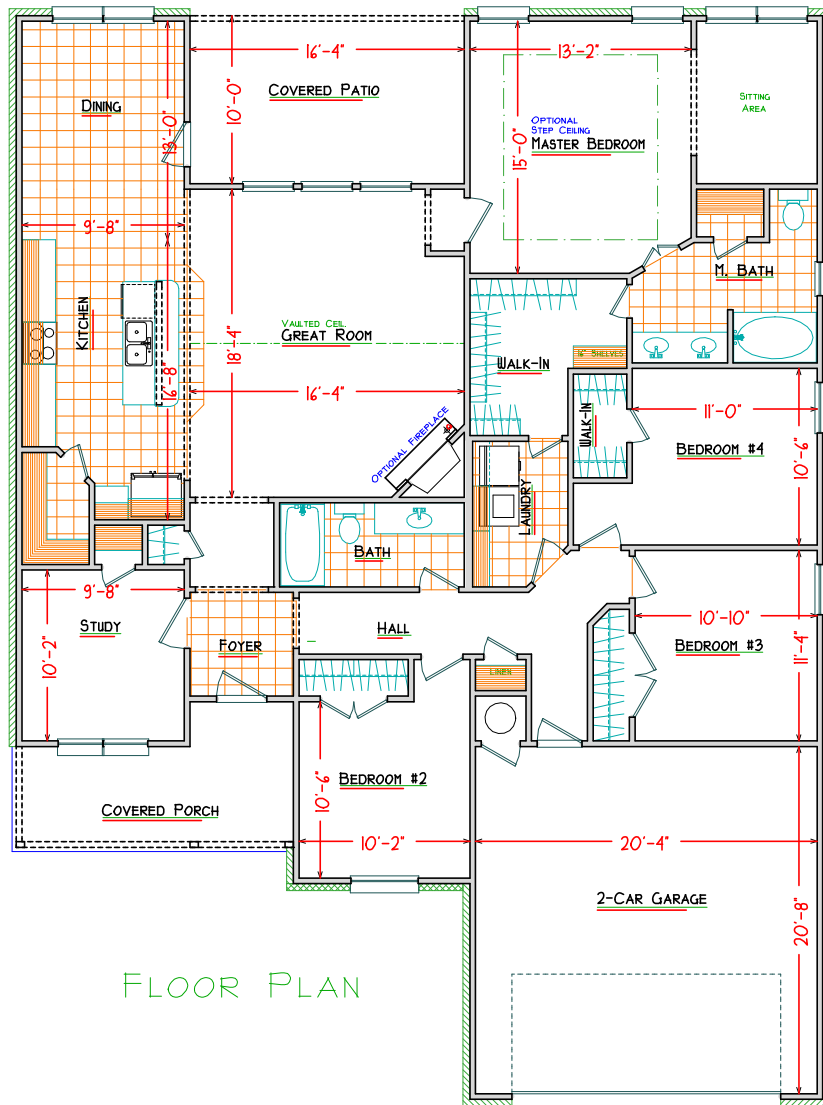

# THE "BELLA"

## DETAILS

BEDROOMS	4
BATHS	2
GARAGE	2 CAR
STORIES	1
SQ FOOTAGE	APROX. 2,068

FRONT VIEW

FLOOR PLAN